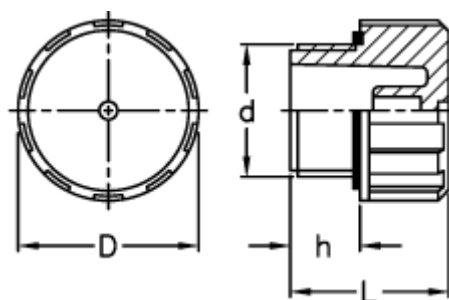

Data Sheet

Article number: 2311157131
Description: E+G Oil Plug
T.440-1/2

Measures

D = 28.5
d = G 1/2
h = 11
L = 25.0